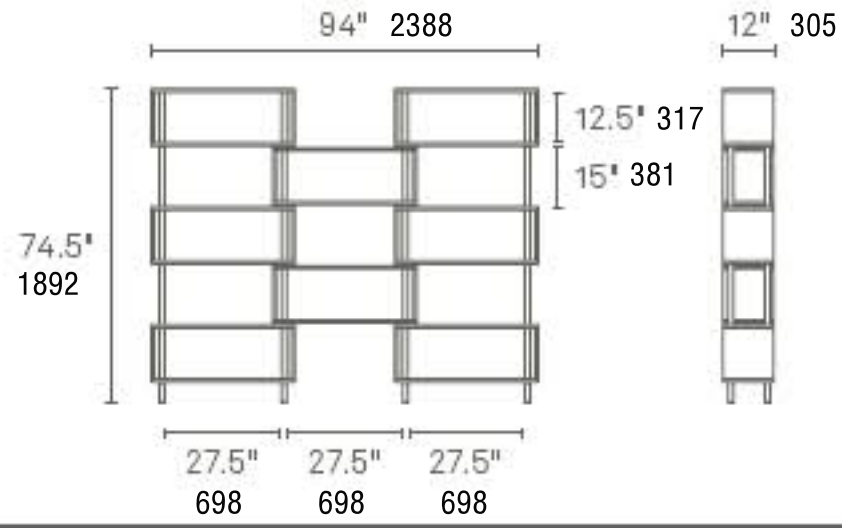

CHICAGO 8 BOX

Sometimes, good design is about what's not there. The Chicago series takes advantage of negative space, creating smart, elegant storage. Available in maple, graphite-on-oak, and cherry. Legs are tubular steel, powder-coated in silver.